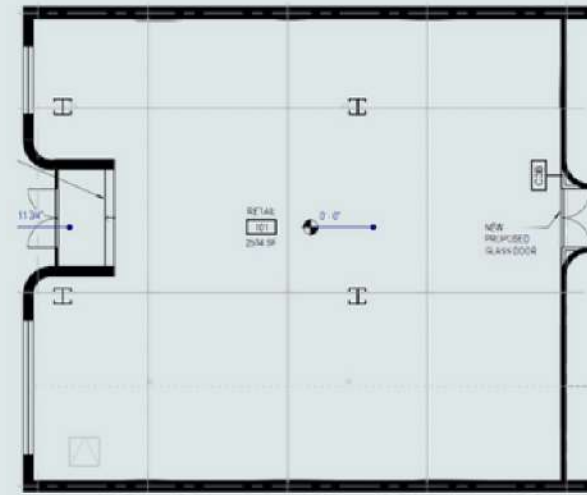

Erco Optec lighting

HL9 EXHIBITION SPACE

2534 SF (117.11 m²)
23'5" x 53'10"
13'7" ceilings
22'2" artwall

HL 9

4

833 SF (77.41 m2)
23'5" x 35'7"
12'7" ceilings
21'2" artwall

HL 9

5