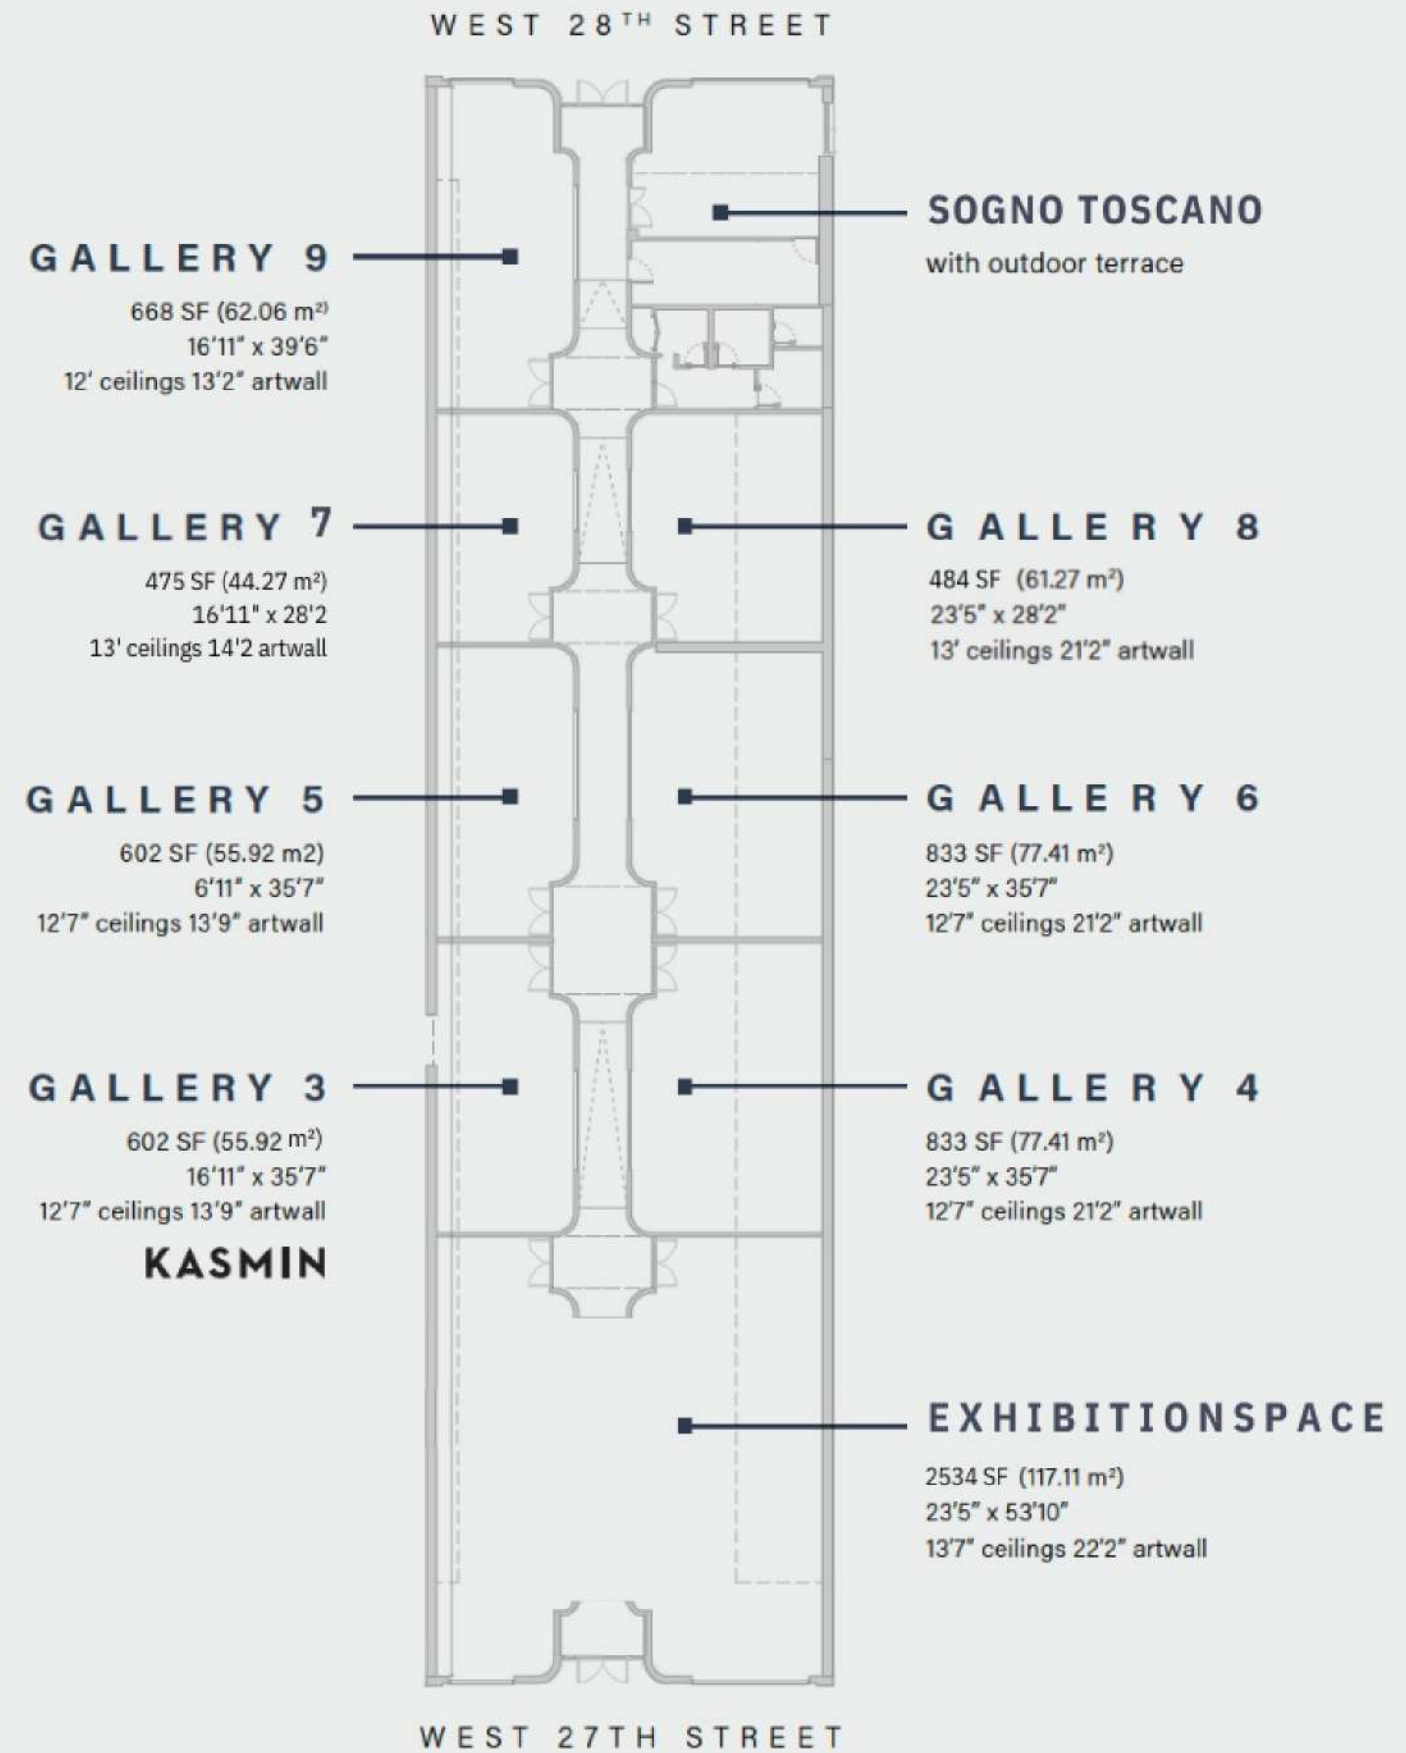

Explore the Spaces [here](#)