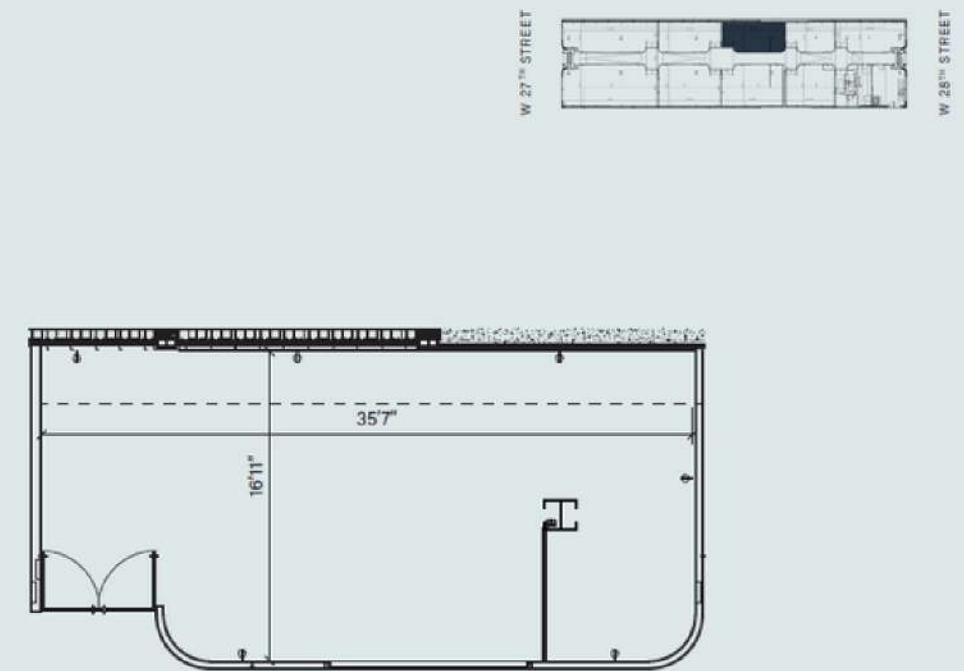

Erco Optec lighting

HL9 EXHIBITION SPACE

2534 SF (117.11 m²)
23'5" x 53'10"
13'7" ceilings
22'2" artwall

HL 9

4

833 SF (77.41 m2)
23'5" x 35'7"
12'7" ceilings
21'2" artwall

HL 9

5

602 SF (55.92 m2)
6'11" x 35'7"
12'7" ceilings
13'9" artwall

HL 9

6

833 SF (77.41 m2)
23'5" x 35'7"
12'7" ceilings
21'2" artwall

HL 9

7

476 SF (44.27 m2)
16'11" x 28'2"
13' ceilings
14'2" artwall

HL 9