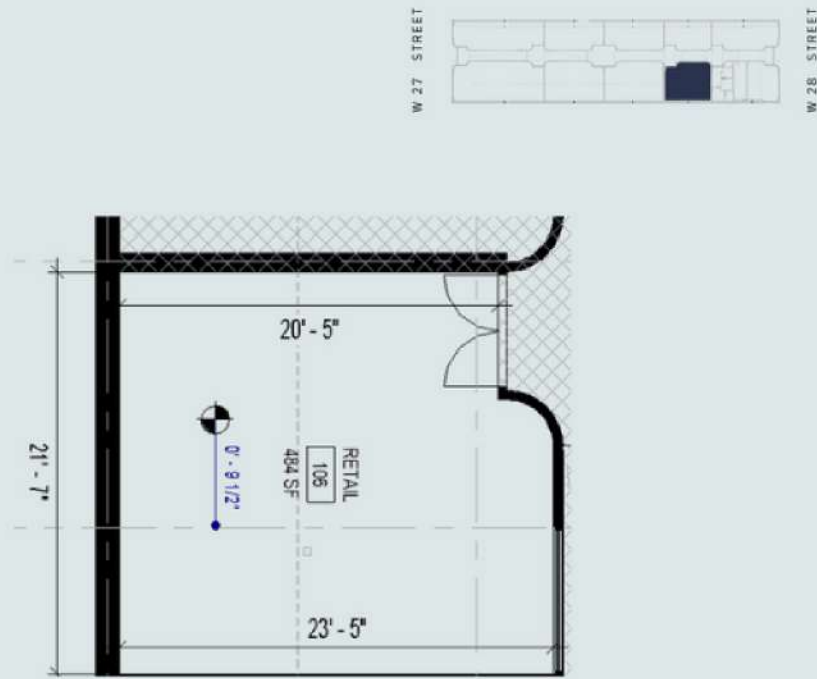

Erco Optec lighting

HL9 EXHIBITION SPACE

2534 SF (117.11 m²)
23'5" x 53'10"
13'7" ceilings
22'2" artwall

HL 9

4

833 SF (77.41 m2)
23'5" x 35'7"
12'7" ceilings
21'2" artwall

HL 9

5

602 SF (55.92 m2)
6'11" x 35'7"
12'7" ceilings
13'9" artwall

HL 9

6

833 SF (77.41 m2)
23'5" x 35'7"
12'7" ceilings
21'2" artwall

HL 9

7

476 SF (44.27 m2)
16'11" x 28'2"
13' ceilings
14'2" artwall

HL 9

8

484 SF (61.27 m²)
23'5" x 28'2"
13' ceilings
21'2 artwall

HL 9

9

668 SF (62.06 m²)
16'11" x 39'6"
12' ceilings
13'2 artwall

Onsite Cafe

Located on the 28th Street side of High Line Nine, Sogno Toscano features the finest in Italian cuisine, serving breakfast, lunch, and dinner daily, with a selection of fine Italian wines and a variety of beverages and snacks available. The cafe is also available for catering and private events.