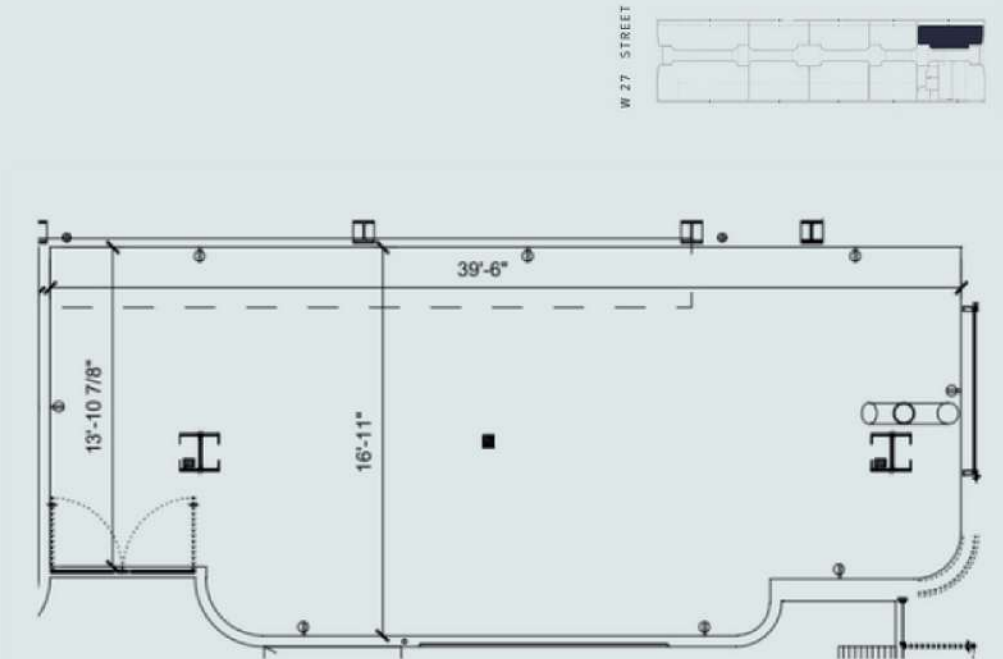

Erco Optec lighting

HL9 EXHIBITION SPACE

2534 SF (117.11 m²)
23'5" x 53'10"
13'7" ceilings
22'2" artwall

HL 9

4

833 SF (77.41 m2)
23'5" x 35'7"
12'7" ceilings
21'2" artwall

HL 9

5

8

484 SF (61.27 m²)
23'5" x 28'2"
13' ceilings
21'2 artwall

HL 9

9

668 SF (62.06 m²)
16'11" x 39'6"
12' ceilings
13'2 artwall

Onsite Cafe

Located on the 28th Street side of High Line Nine, Sogno Toscano features the finest in Italian cuisine, serving breakfast, lunch, and dinner daily, with a selection of fine Italian wines and a variety of beverages and snacks available. The cafe is also available for catering and private events.