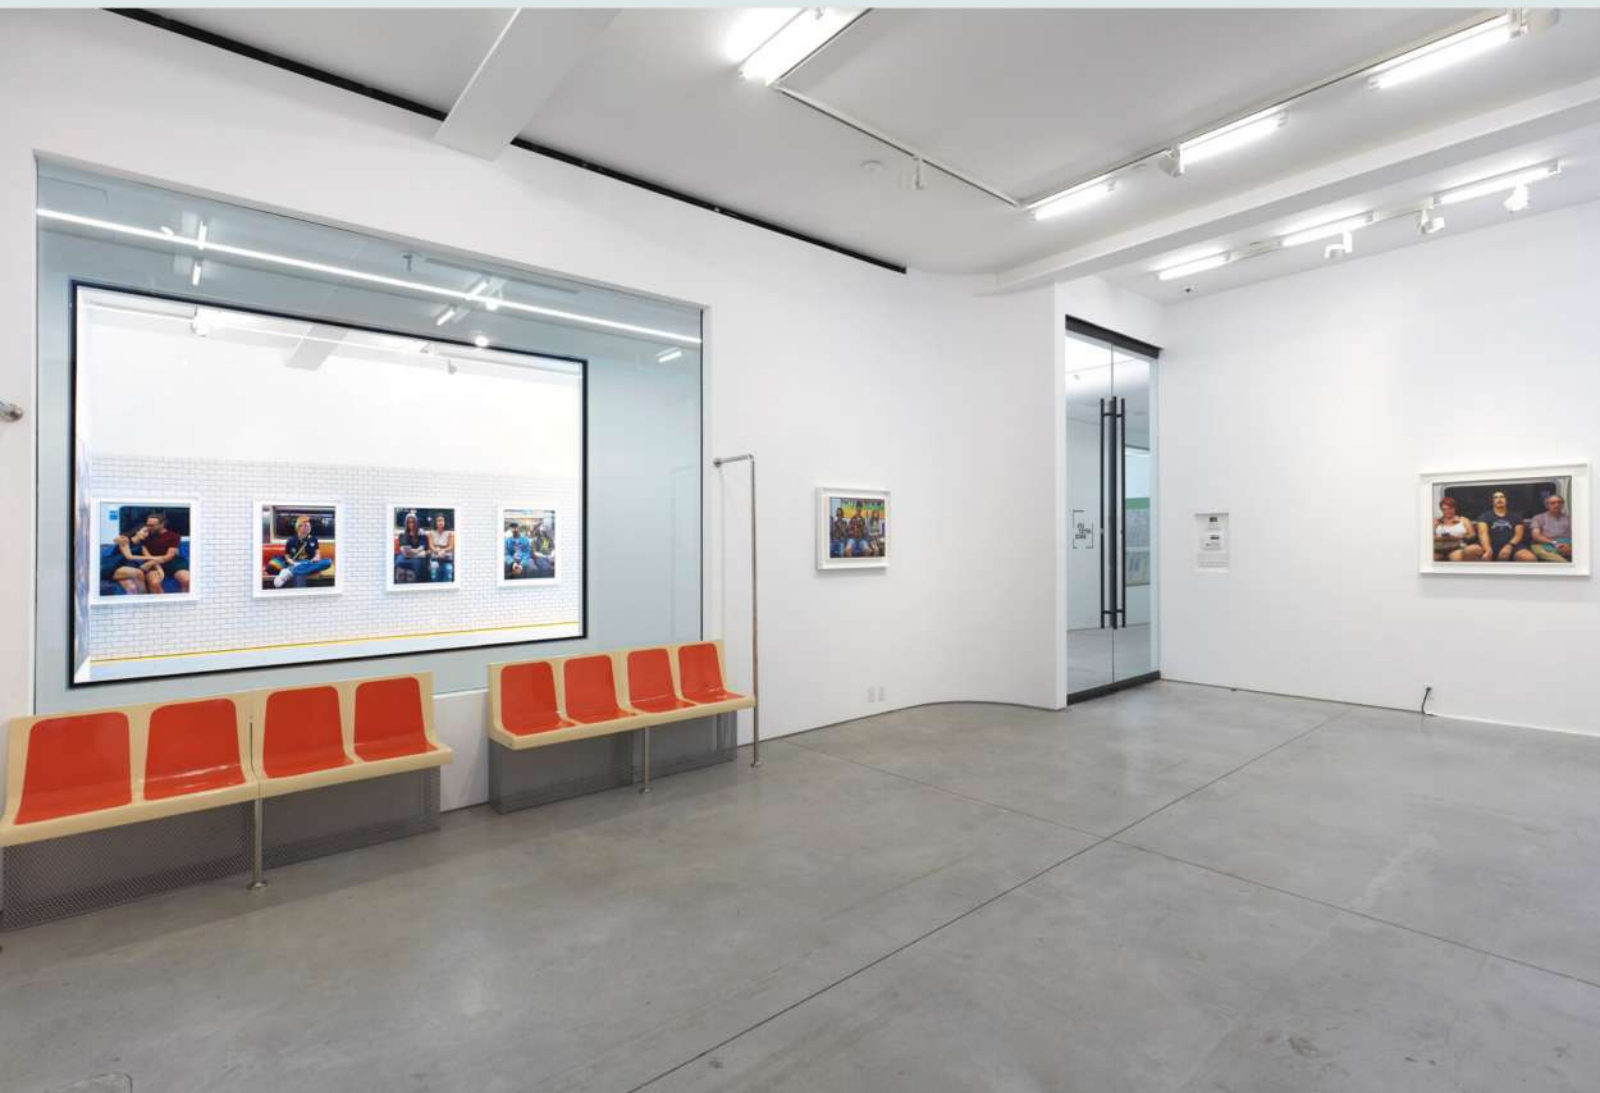

HL 9

4

833 SF (77.41 m2)
23'5" x 35'7"
12'7" ceilings
21'2" artwall

HL 9

5

602 SF (55.92 m2)
6'11" x 35'7"
12'7" ceilings
13'9" artwall