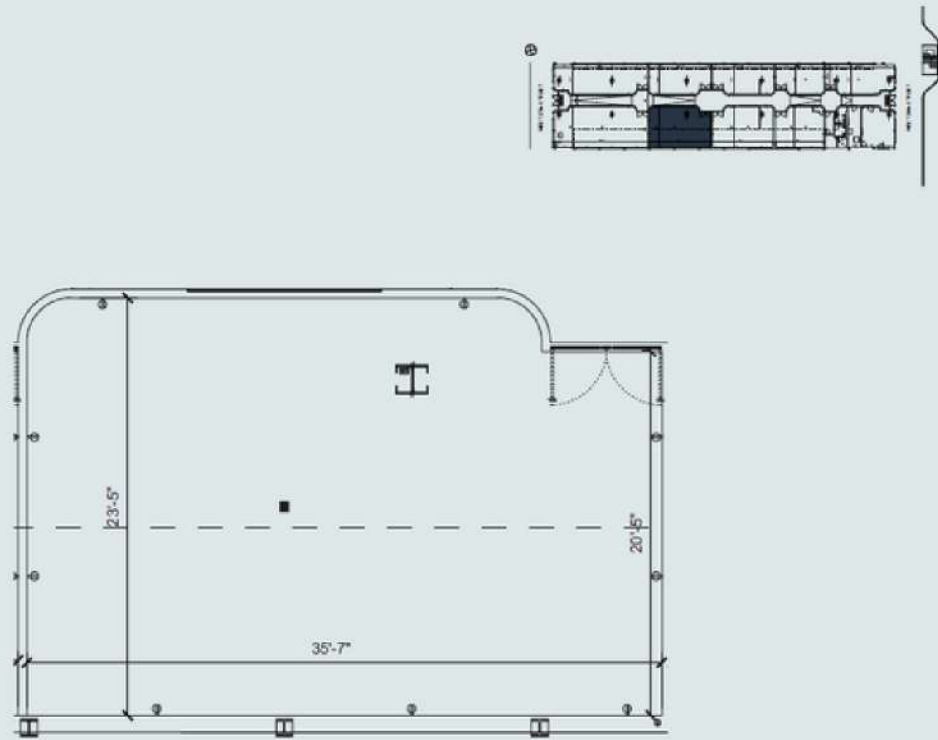

Erco Optec lighting

HL9 EXHIBITION SPACE

2534 SF (117.11 m²)
23'5" x 53'10"
13'7" ceilings
22'2" artwall

HL 9

4

833 SF (77.41 m2)
23'5" x 35'7"
12'7" ceilings
21'2" artwall

HL 9

5

602 SF (55.92 m2)
6'11" x 35'7"
12'7" ceilings
13'9" artwall

HL 9

6

833 SF (77.41 m2)
23'5" x 35'7"
12'7" ceilings
21'2" artwall

HL 9

7

476 SF (44.27 m2)
16'11" x 28'2"
13' ceilings
14'2" artwall

HL 9