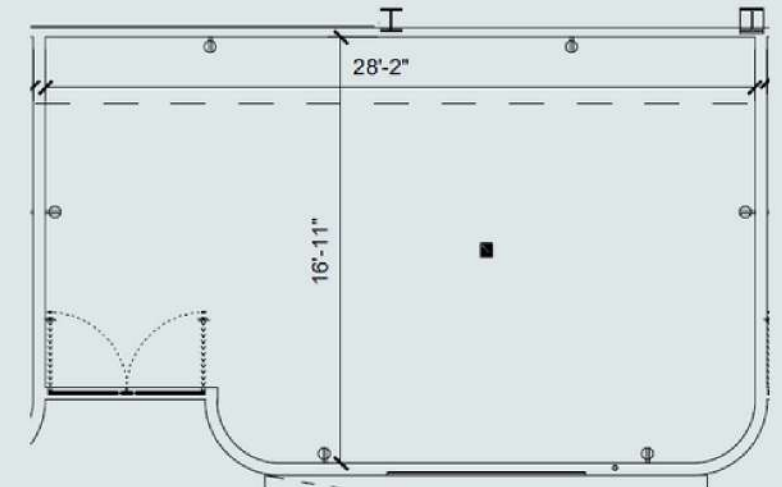

Erco Optec lighting

HL9 EXHIBITION SPACE

2534 SF (117.11 m²)
23'5" x 53'10"
13'7" ceilings
22'2" artwall

HL 9

4

833 SF (77.41 m2)
23'5" x 35'7"
12'7" ceilings
21'2" artwall

HL 9

5

602 SF (55.92 m2)
6'11" x 35'7"
12'7" ceilings
13'9" artwall

HL 9

6

833 SF (77.41 m2)
23'5" x 35'7"
12'7" ceilings
21'2" artwall

HL 9

7

476 SF (44.27 m2)
16'11" x 28'2"
13' ceilings
14'2" artwall

HL 9