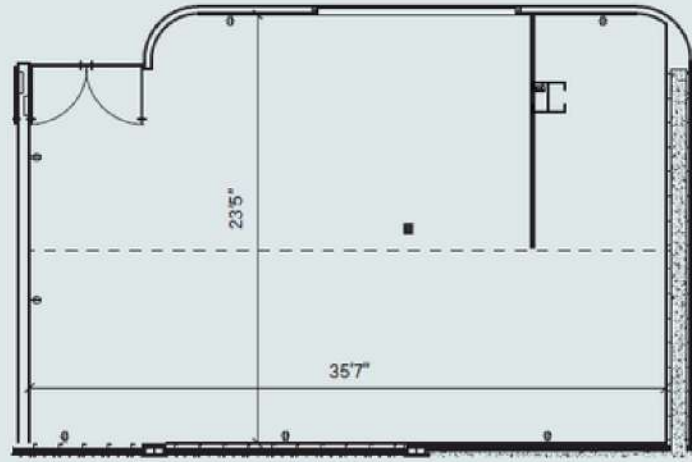

Erco Optec lighting

HL9 EXHIBITION SPACE

2534 SF (117.11 m²)
23'5" x 53'10"
13'7" ceilings
22'2" artwall

HL 9

4

833 SF (77.41 m2)
23'5" x 35'7"
12'7" ceilings
21'2" artwall

HL 9

5

602 SF (55.92 m2)
6'11" x 35'7"
12'7" ceilings
13'9" artwall

HL 9

6

833 SF (77.41 m2)
23'5" x 35'7"
12'7" ceilings
21'2" artwall

HL 9

7

476 SF (44.27 m2)
16'11" x 28'2"
13' ceilings
14'2" artwall

HL 9